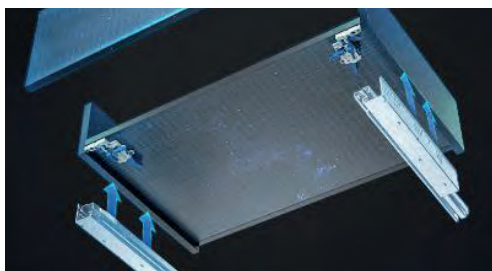

*Metallic drawers with soft closing system with 3 adjustment settings.*

**Cajones de extracción total y sistema de cierre amortiguado / Full extension drawers and soft close**

**Cajones ultra-slim de 2 mm. Cajón superior de 9 cm e inferior de 15 cm / Ultra-slim drawers. Top drawer 9 cm, lower drawer 15 mm**